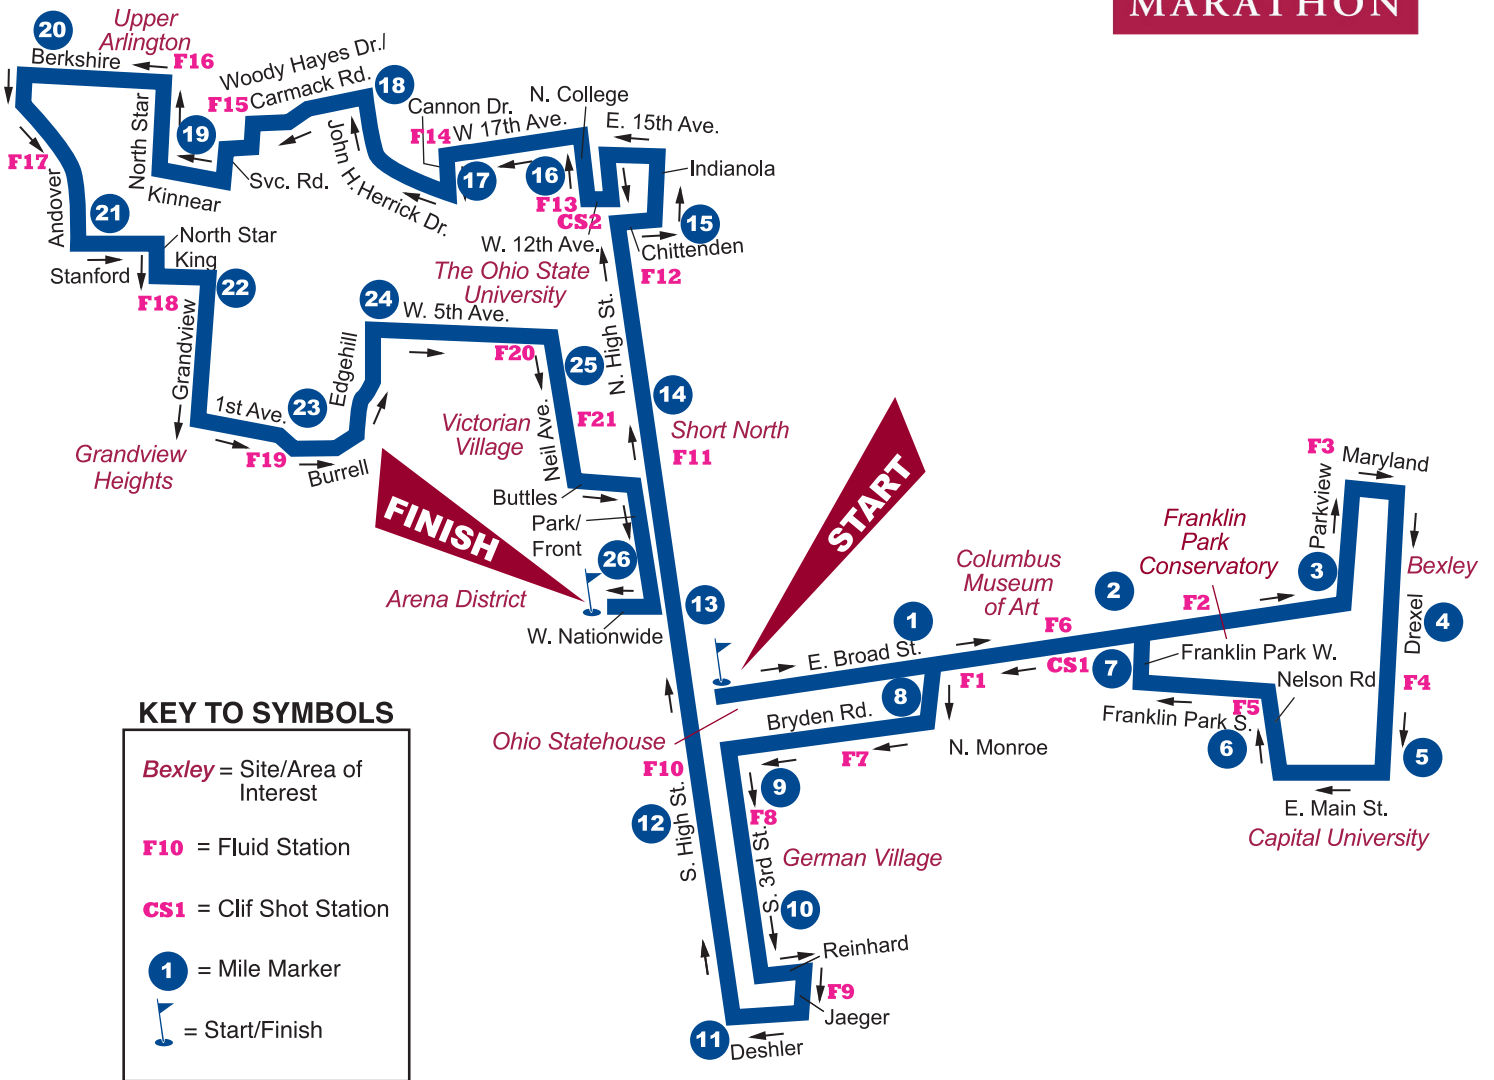

Nationwide Better Health Columbus Marathon Course Map

Elevation Profile: Nationwide Better Health Columbus Marathon Course